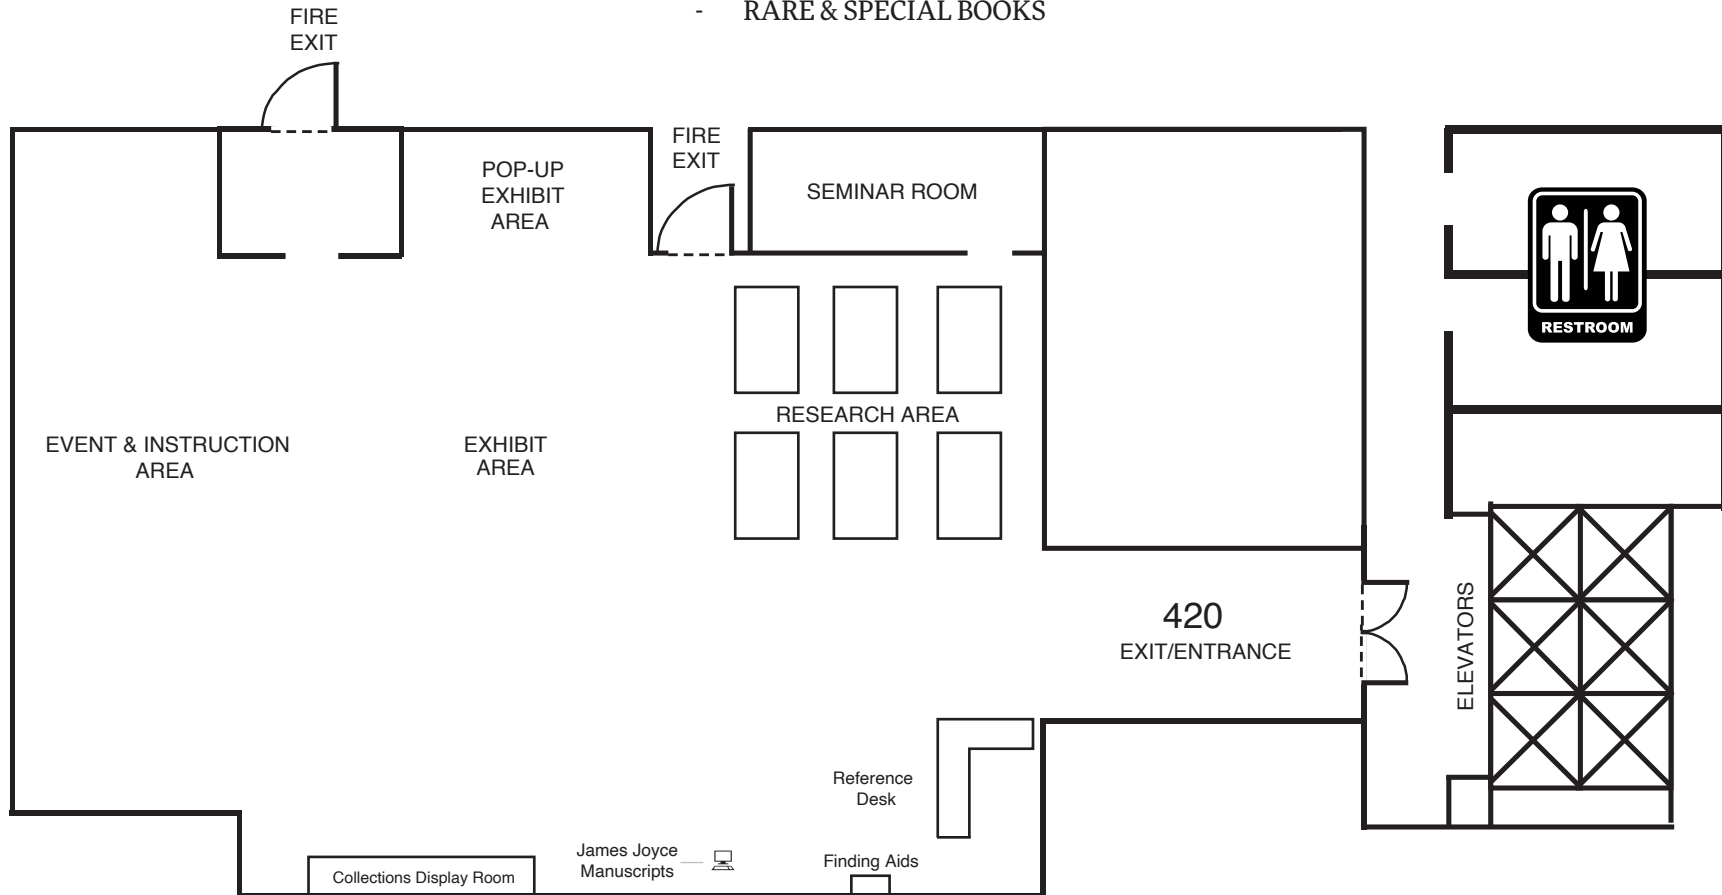

SPECIAL COLLECTIONS

- UNIVERSITY ARCHIVES
- POETRY COLLECTION
- RARE & SPECIAL BOOKS

UPDATED: 01/02/2025

Special Collections is located on the 4th floor of Capen Hall. From the ground floor of Capen Hall or the second floor of Silverman Library, take the elevators to the 4th floor.