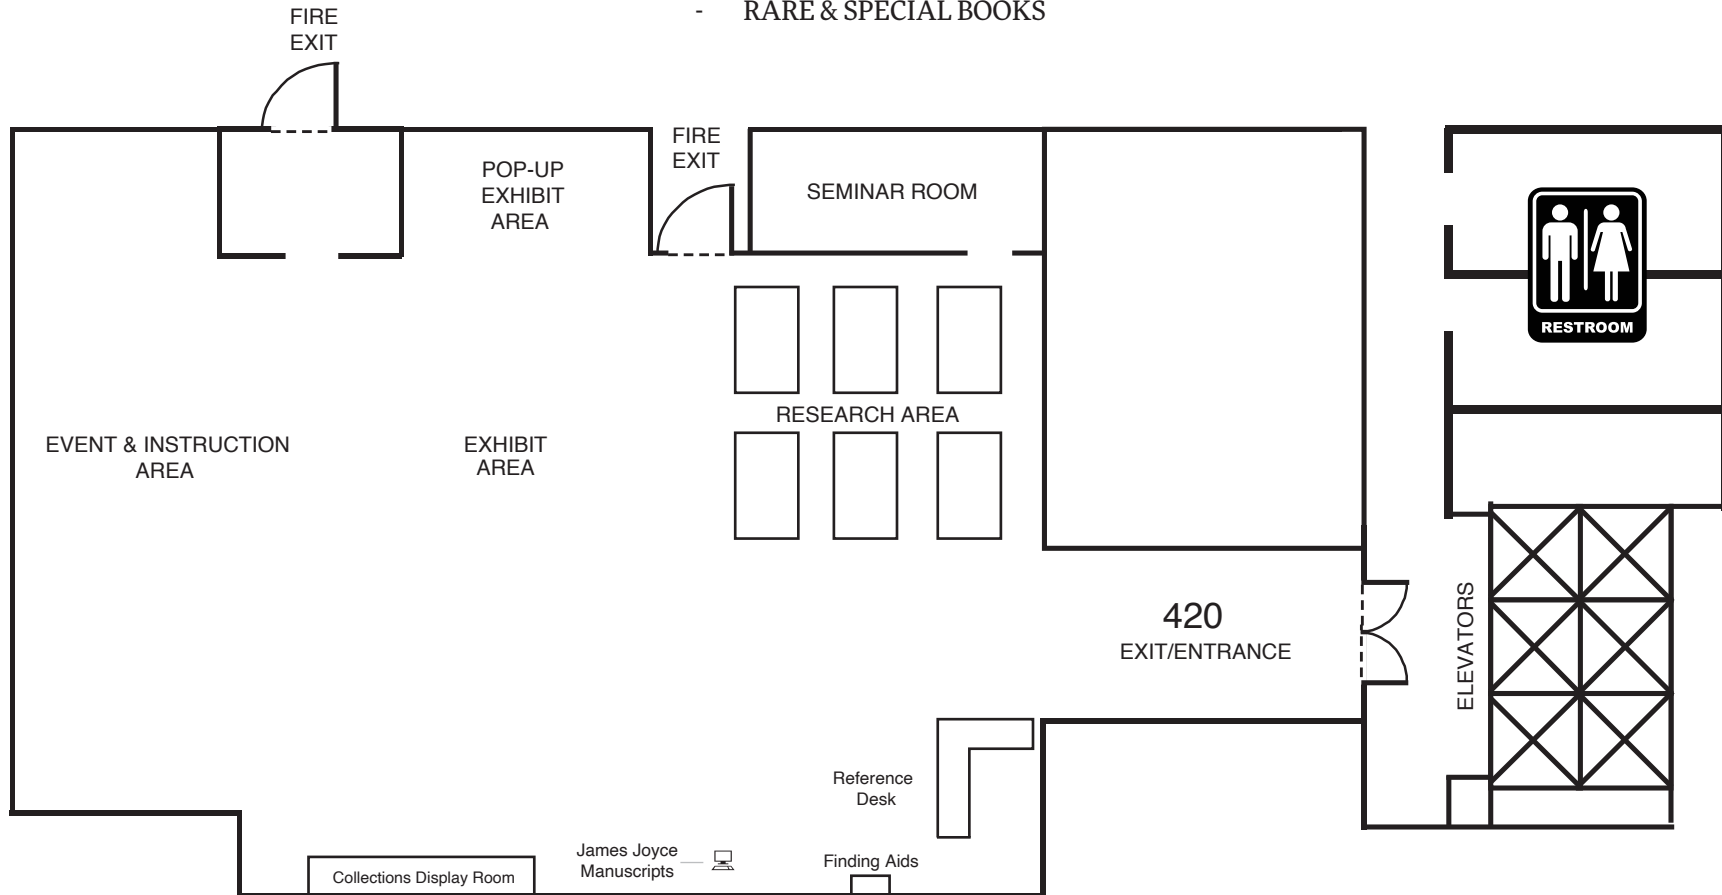

# SPECIAL COLLECTIONS

- UNIVERSITY ARCHIVES
- POETRY COLLECTION
- RARE & SPECIAL BOOKS

UPDATED: 01/02/2025

Special Collections is located on the 4th floor of Capen Hall. From the ground floor of Capen Hall or the second floor of Silverman Library, take the elevators to the 4th floor.