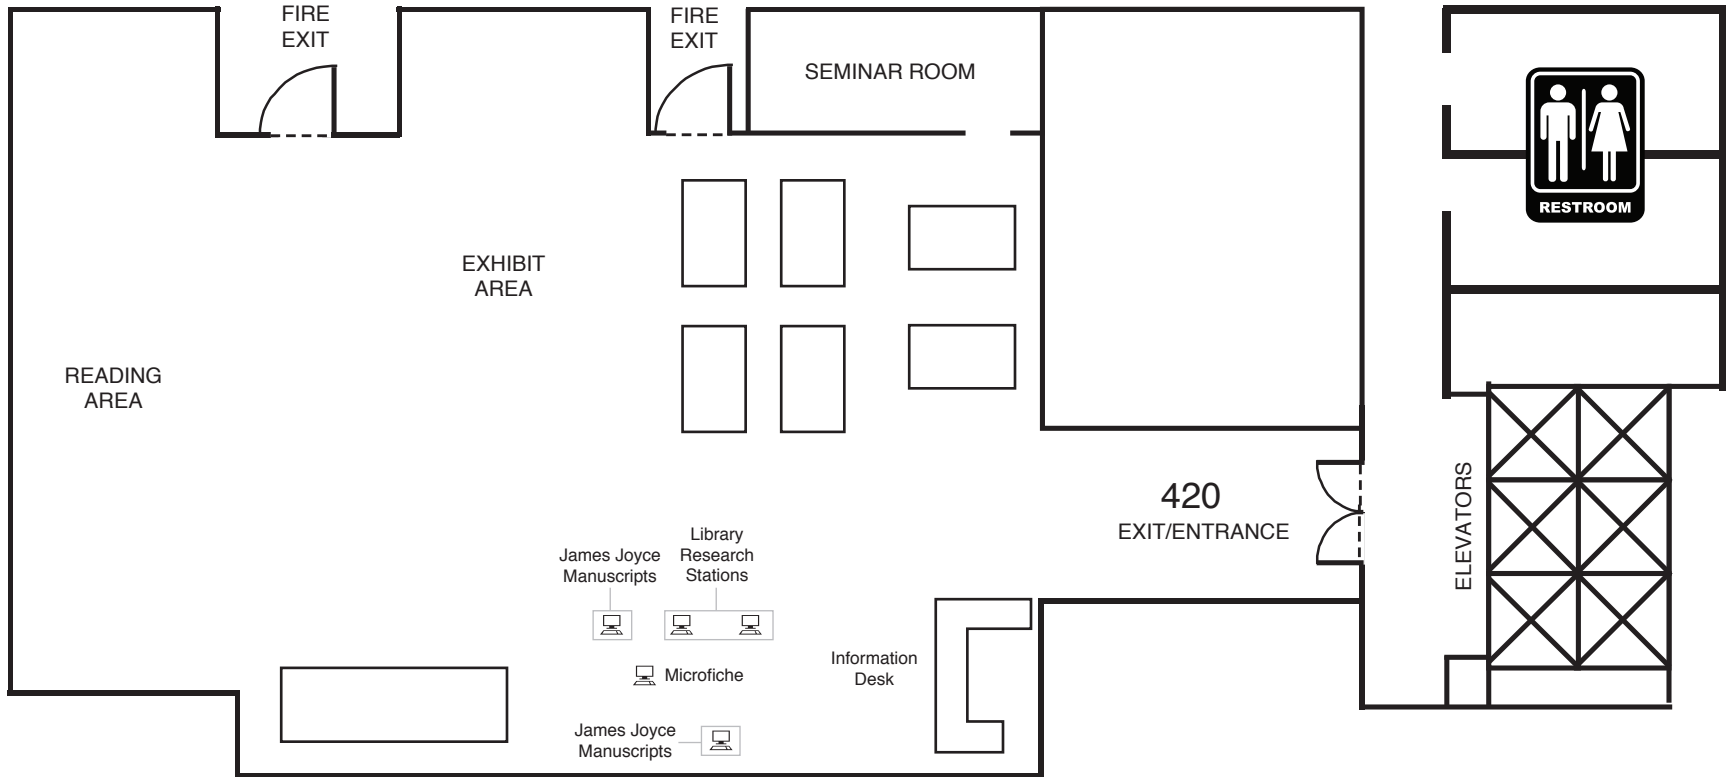

SPECIAL COLLECTIONS

- UNIVERSITY ARCHIVES
- POETRY COLLECTION
- RARE & SPECIAL BOOKS

UPDATED: 05/17/2016

Special Collections is located on the 4th floor of Capen Hall inside the Silverman Library. From the ground floor of Capen Hall, take the stairs or elevator to the first floor, enter the Libraries, and take the inside elevator to the 4th floor.