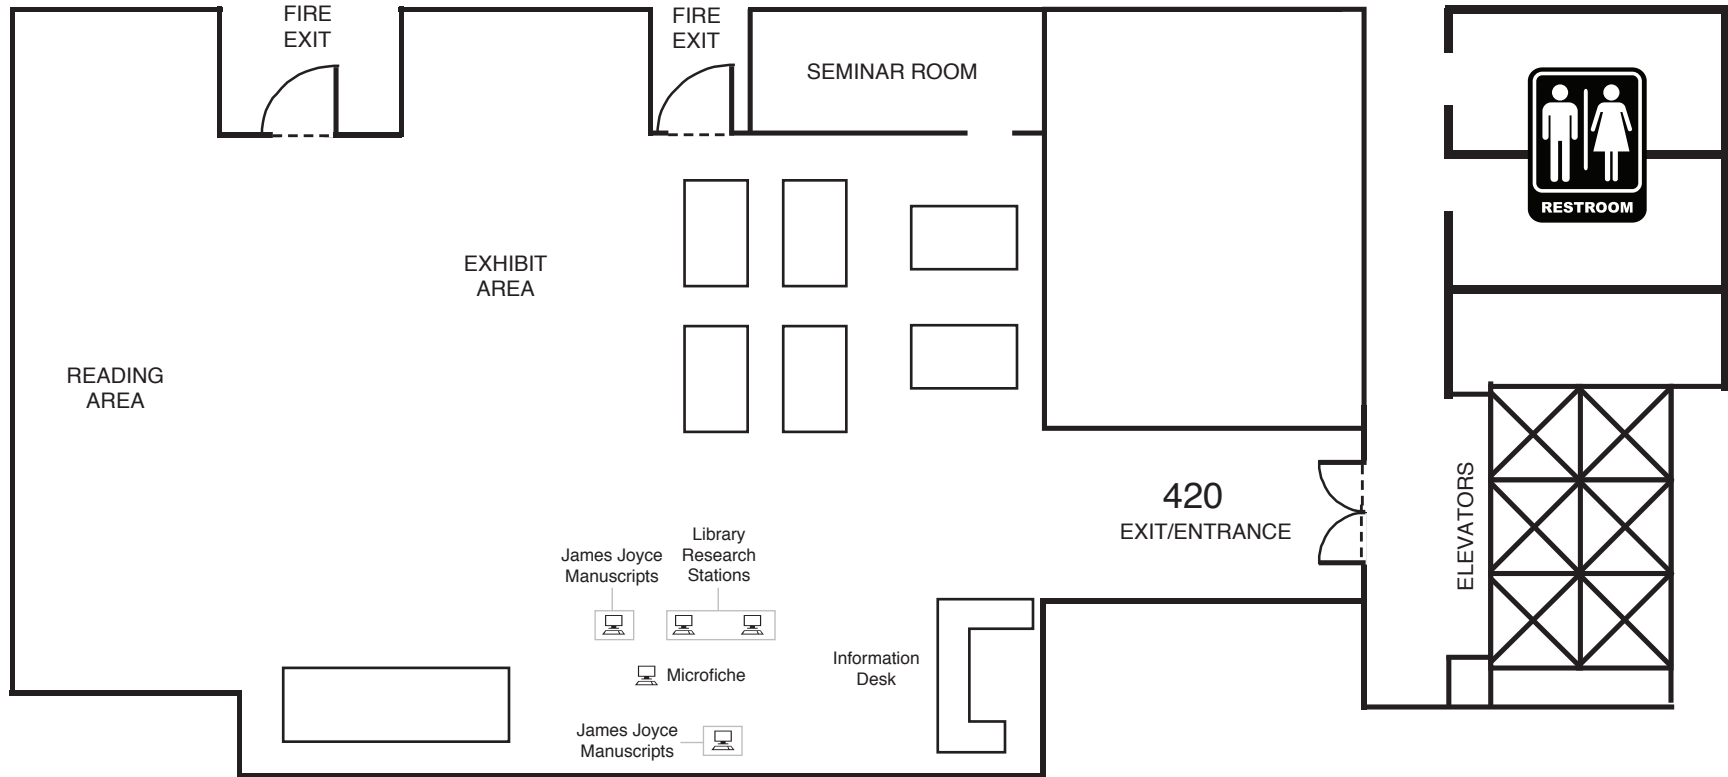

SPECIAL COLLECTIONS

- UNIVERSITY ARCHIVES
- POETRY COLLECTION
- RARE & SPECIAL BOOKS

UPDATED: 05/17/2016

Special Collections is located on the 4th floor of Capen Hall inside the Silverman Library. From the ground floor of Capen Hall, take the stairs or elevator to the first floor, enter the Libraries, and take the inside elevator to the 4th floor.